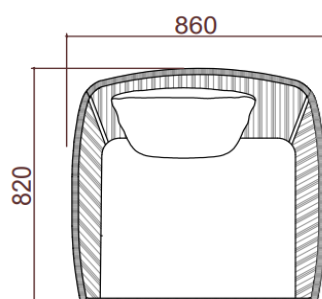

TOP / SUPERIOR