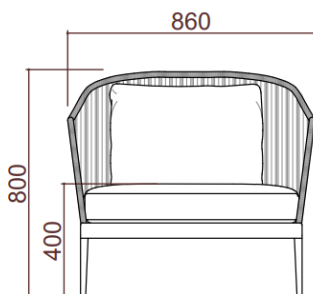

TYPE/TIPO Lounge Chair / Silla de salón

MATERIALS/MATERIALES Aluminium + Fabric
Aluminio + Textiles

MEASUREMENTS/MEDIDAS W 86 x D 82 x H 80 cms
An 86 x Prof 82 x Al 80 cms

FINISHES/ACABADOS

STRUCTRE/ESTRUCTURA

CUSHIONS/COJINERIA

Sunbrella fabric, Every cushion is removable and all cushions cover are washable at 30°C. Drain Foam with water drainage technology. Fundas en tela Sunbrella removibles y aptas para lavado on maquirra hasta 30°C. Espumas. Drain Foam con tecnologia para drenaje de agua.

STRUCTURE/ESTRUCTURA

Structure in natural aluminum or with powered coated paint. Clean with a soft cloth and warm water. Estructura en aluminio natural o con pintura electroestatica. Limpiar con un pano suave y aguatis.

ADDITIONAL ITEMS/ITEMS ADICIONALES Cover, deco cushions. Funds impermeable,cojines decoratives.

FRONT / FRONTAL