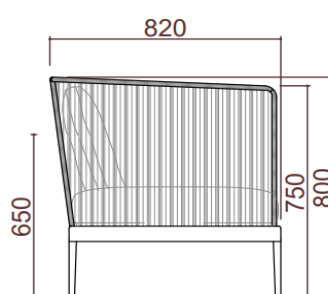

SIDE / LATERAL

Packaged product