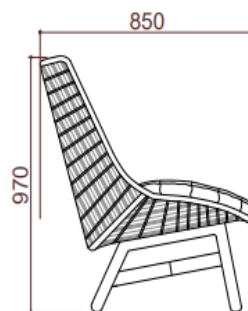

SIDE / LATERAL

Packaged product