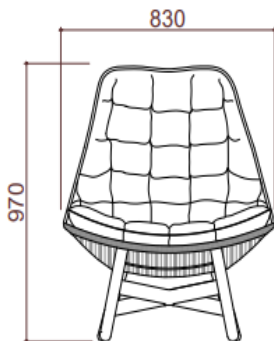

TYPE/TIPO Sail chair / Silla de vela

MATERIALS/
MATERIALES Aluminium + Fabric
Aluminio + Textiles

MEASUREMENTS/
MEDIDAS W 83 x D 85 x H 97 cms
An 83 x Prof 85 x Al 97 cms

FINISHES/ACABADOS

STRUCTRE/
ESTRUCTURA

CUSHIONS/
COJINERIA

Sunbrella fabric, Every cushion is removable and all cushions cover are washable at 30°C. Drain Foam with water drainage technology. Fundas en tela Sunbrella removibles y aptas para lavado on maquirá hasta 30°C. Espumas. Drain Foam con tecnología para drenaje de agua.

STRUCTURE/
ESTRUCTURA

Structure in natural aluminum or with powder coated paint. Clean with a soft cloth and warm water. Estructura en aluminio natural o con pintura electroestática. Limpiar con un paño suave y agua tibia.

ADDITIONAL ITEMS/
ITEMS ADICIONALES Cover, deco cushions.
Funds impermeables, cojines decorativos.

FRONT / FRONTAL