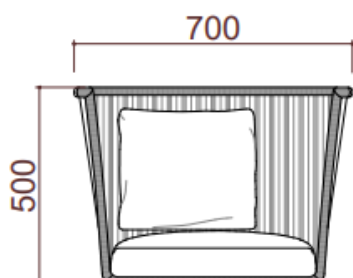

TYPE/TIPO Lounge Chair / Silla de salón

MATERIALS/MATERIALES Aluminium + Fabric
Aluminio + Textiles

MEASUREMENTS/MEDIDAS W 70 x D 70 x H 50 cms
An 70 x Pr70 82 x Al 50 cms

FINISHES/ACABADOS

STRUCTRE/ESTRUCTURA

CUSHIONS/COJINERIA

Sunbrella fabric, Every cushion is removable and all cushions cover are washable at 30°C. Drain Foam with water drainage technology. Fundas en tela Sunbrella removibles y aptas para lavado on maquirá hasta 30°C. Espumas. Drain Foam con tecnología para drenaje de agua.

STRUCTURE/ESTRUCTURA

Structure in natural aluminum or with powder coated paint. Clean with a soft cloth and warm water. Estructura en aluminio natural o con pintura electroestática. Limpiar con un paño suave y agua tibia.

ADDITIONAL ITEMS/ITEMS ADICIONALES Cover, deco cushions.
Funds impermeable,cojines decoratives.

FRONT / FRONTAL