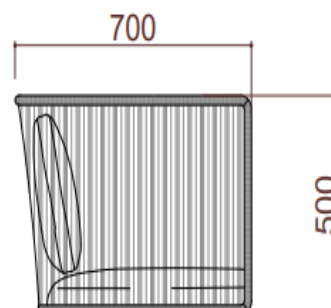

SIDE / LATERAL