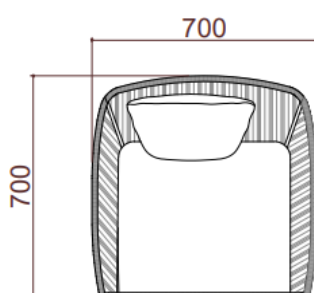

TOP / SUPERIOR