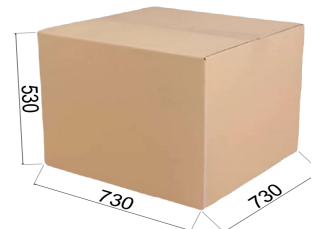

Find more information in www.altek.com.co

ALTEK