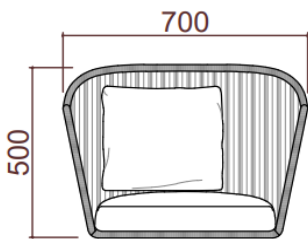

TYPE/TIPO Hanging Lounge Chair / Silla de ruedas

MATERIALS/MATERIALES Aluminium + Fabric
Aluminio + Textiles

MEASUREMENTS/MEDIDAS W 70 x D 70 x H 50 cms
An 70 x Pr70 82 x Al 50 cms

FINISHES/ACABADOS

STRUCTRE/ESTRUCTURA

CUSHIONS/COJINERIA

Sunbrella fabric, Every cushion is removable and all cushions cover are washable at 30°C. Drain Foam with water drainage technology. Fundas en tela Sunbrella removibles y aptas para lavado on maquirá hasta 30°C. Espumas. Drain Foam con tecnología para drenaje de agua.

STRUCTURE/ESTRUCTURA

Structure in natural aluminum or with powder coated paint. Clean with a soft cloth and warm water. Estructura en aluminio natural o con pintura electroestática. Limpiar con un pano suave y agua tibia.

ADDITIONAL ITEMS/ITEMS ADICIONALES Cover, deco cushions.
Funds impermeables, cojines decorativos.

FRONT / FRONTAL