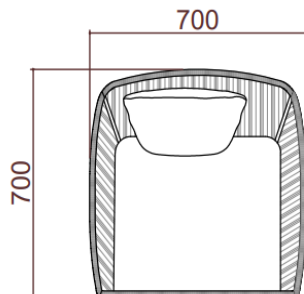

TOP / SUPERIOR