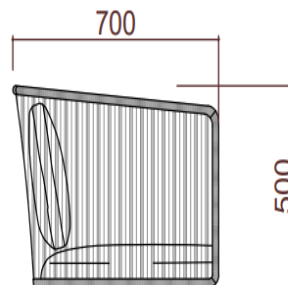

SIDE / LATERAL

Packaged product