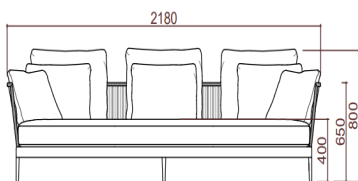

TYPE/TIPO 3-Seater Sofa / Sofá de 3 plazas

MATERIALS/MATERIALES Aluminium + Fabric
Aluminio + Textiles

MEASUREMENTS/MEDIDAS W 218 x D 82 x H 80 cms
An 218x Prof 82 x Al 80 cms

FINISHES/ACABADOS

STRUCTRE/ESTRUCTURA

CUSHIONS/COJINERIA

Sunbrella fabric, Every cushion is removable and all cushions cover are washable at 30°C. Drain Foam with water drainage technology. Fundas en tela Sunbrella removibles y aptas para lavado on maquirá hasta 30°C. Espumas. Drain Foam con tecnología para drenaje de agua.

STRUCTURE/ESTRUCTURA

Structure in natural aluminum or with powder coated paint. Clean with a soft cloth and warm water. Estructura en aluminio natural o con pintura electroestática. Limpiar con un pano suave y agua tibia.

ADDITIONAL ITEMS/ITEMS ADICIONALES Cover, deco cushions. Funds impermeables, cojines decorativos.

FRONT / FRONTAL

TOP / SUPERIOR