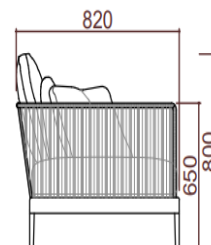

SIDE / LATERAL

Packaged product