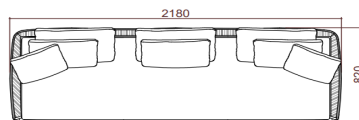

Cavo

Yeap Collection

1pc/ctn | Volume: 1.56 cbm
GW: 36 kgs | NW: 30 kgs

Item Code: 010453066
010453161
010453017
010453150
010453018
010453193
030453099

TYPE/TIPO 3-Seater Sofa / Sofá de 3 plazas

MATERIALS/MATERIALES Aluminium + Fabric
Aluminio + Textiles

MEASUREMENTS/MEDIDAS W 218 x D 82 x H 80 cms
An 218x Prof 82 x Al 80 cms

FINISHES/ACABADOS

STRUCTRE/ESTRUCTURA

CUSHIONS/COJINERIA

Sunbrella fabric, Every cushion is removable and all cushions cover are washable at 30°C. Drain Foam with water drainage technology. Fundas en tela Sunbrella removibles y aptas para lavado on maquirá hasta 30°C. Espumas. Drain Foam con tecnología para drenaje de agua.

STRUCTURE/ESTRUCTURA

Structure in natural aluminum or with powder coated paint. Clean with a soft cloth and warm water. Estructura en aluminio natural o con pintura electroestática. Limpiar con un pano suave y agua tibia.

ADDITIONAL ITEMS/ITEMS ADICIONALES Cover, deco cushions. Funds impermeables, cojines decorativos.

FRONT / FRONTAL

TOP / SUPERIOR

Packaged product

Find more information in www.altek.com.co

ALTEK