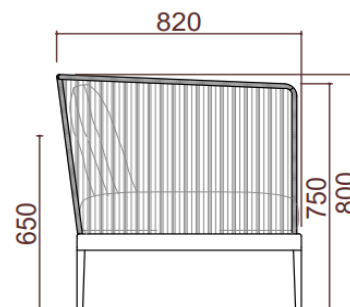

SIDE / LATERAL