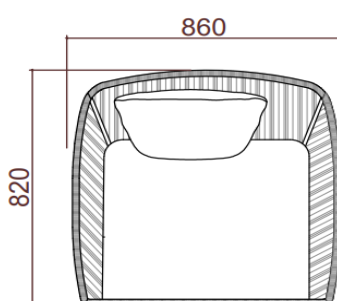

TOP / SUPERIOR