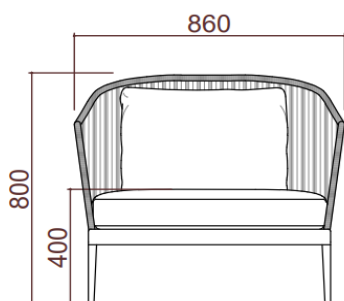

TYPE/TIPO Lounge Chair / Silla de salón

MATERIALS/MATERIALES Aluminium + Fabric
Aluminio + Textiles

MEASUREMENTS/MEDIDAS W 86 x D 82 x H 80 cms
An 86 x Prof 82 x Al 80 cms

FINISHES/ACABADOS

STRUCTRE/ESTRUCTURA 802 Moca

CUSHIONS/COJINERIA Sunbrella fabric, Every cushion is removable and all cushions cover are washable at 30°C. Drain Foam with water drainage technology. Fundas en tela Sunbrella removibles y aptas para lavado on maquirá hasta 30°C. Espumas. Drain Foam con tecnología para drenaje de agua.

STRUCTURE/ESTRUCTURA Structure in natural aluminum or with powder coated paint. Clean with a soft cloth and warm water. Estructura en aluminio natural o con pintura electroestática. Limpiar con un pano suave y agua tibia.

ADDITIONAL ITEMS/ITEMS ADICIONALES Cover, deco cushions. Funds impermeables, cojines decorativos.

FRONT / FRONTAL