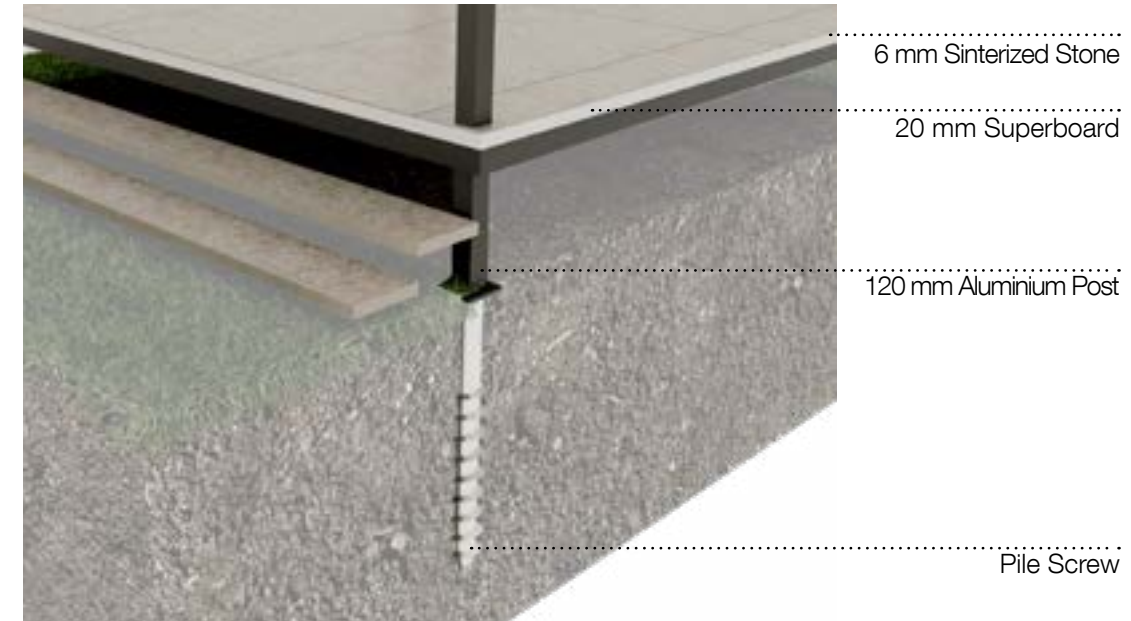

# Pavilion Pile Screw Housing Collection

**Type A**  
Floor & Screw - Level with the ground  
Pile depth: 1660 mm

**Type B**  
Screw - Level with the ground  
Floor - 510 mm above the ground  
Pile depth: 1660 mm