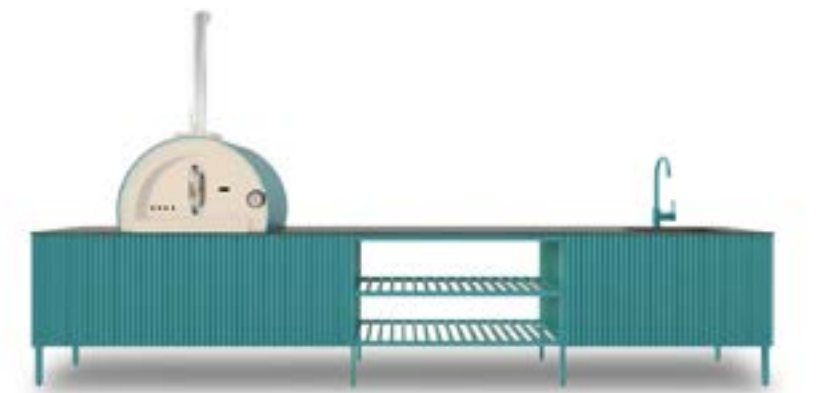

Turquoise
W: 420 H: 88 D: 80 cms