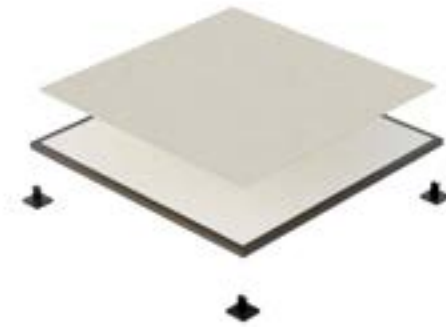

# Pavilion Floor Housing Collection

**Structure 120 mm**  
Type 01 5x5 m  
Type 02 6x5 m  
Type 03 4x4 m

**Superboard + Wabisabi**  
Thickness: 20 + 1.5 mm  
Type 01 5x5 m  
Type 02 6x5 m  
Type 03 4x4 m