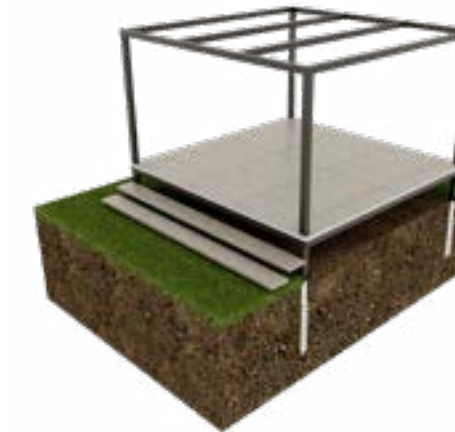

Type B
Screw - Level with the ground
Floor - 510 mm above the ground
Pile depth: 1660 mm