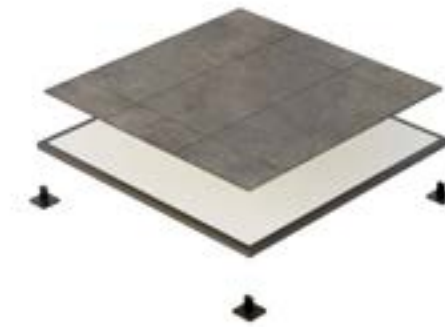

**Superboard + Sinterized Stone**  
Thickness: 20 + 6 mm  
Type 01 5x5 m  
Type 02 6x5 m  
Type 03 4x4 m