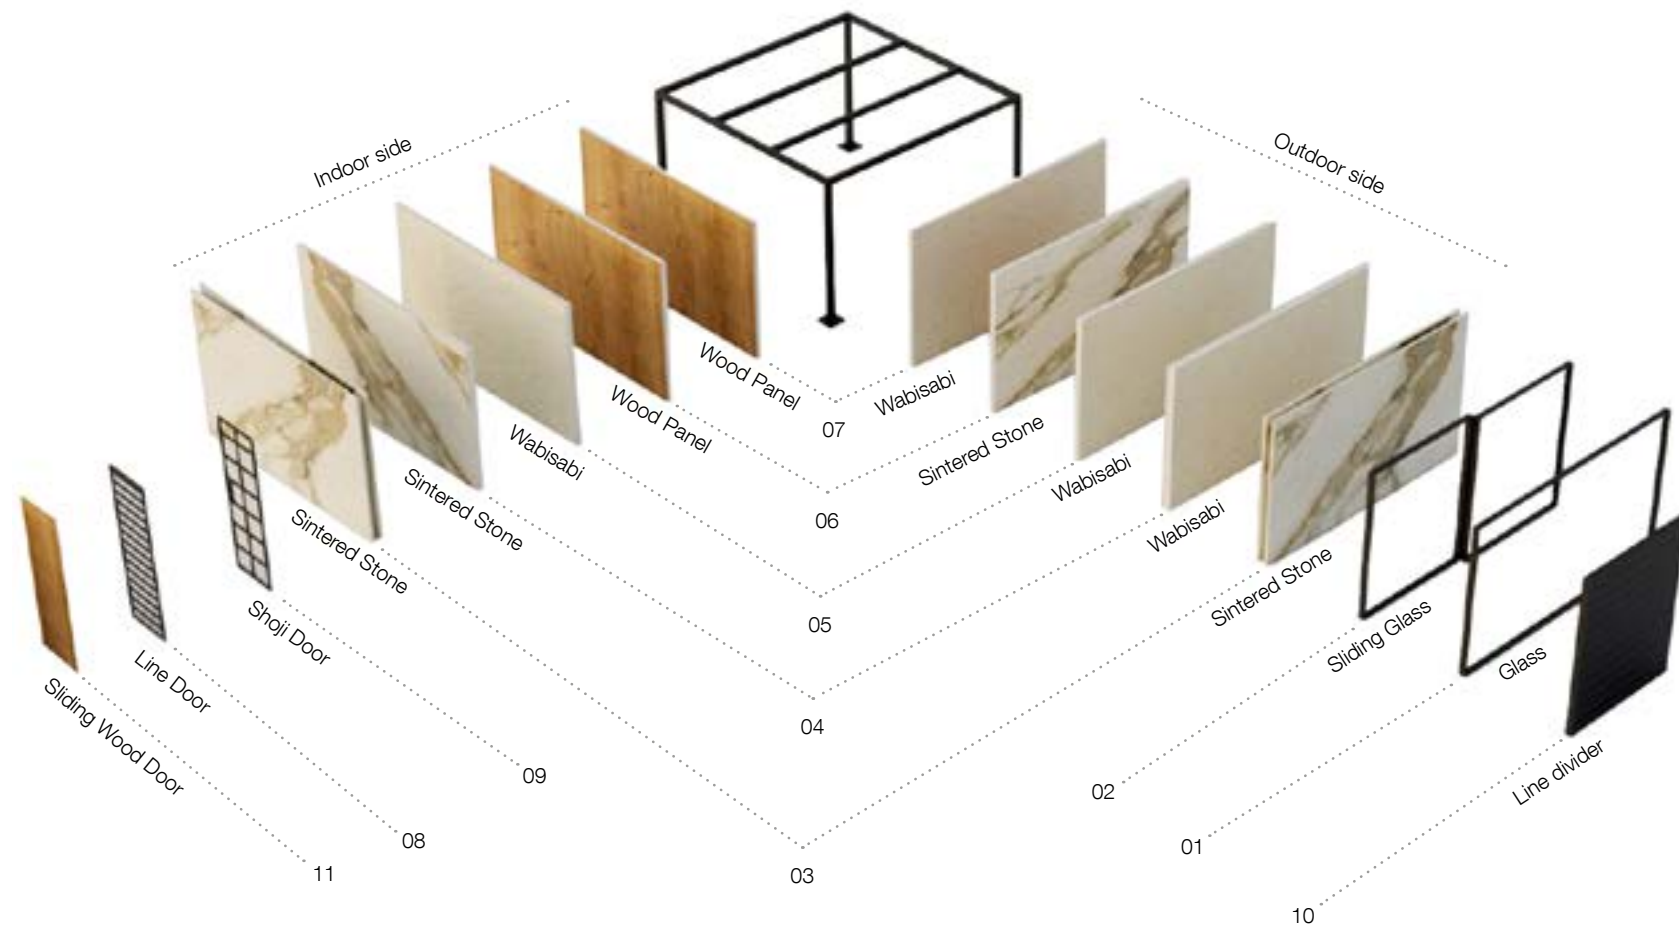

Pavilion Walls & doors

Housing Collection

01. Glass
02. Sliding Glass
03. Sintered Stone + Sintered Stone
04. Wabisabi + Sintered Stone
05. Wabisabi + Wabisabi

06. Sintered Stone + Wood Panel
07. Wabisabi + Wood Panel
08. Line Door
09. Shoji Door
10. Line Divider
11. Sliding Wood Door