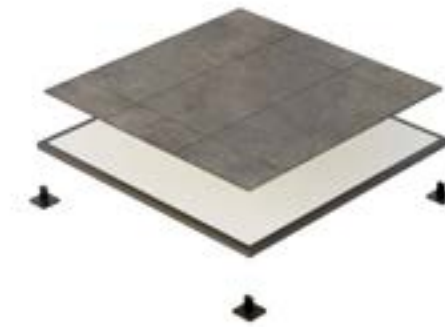

Superboard + Sinterized Stone
Thickness: 20 + 6 mm
Type 01 5x5 m
Type 02 6x5 m
Type 03 4x4 m