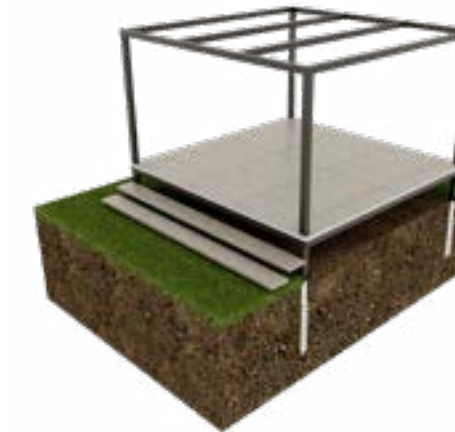

Pavilion Pile Screw Housing Collection

Type A
Floor & Screw - Level with the ground
Pile depth: 1660 mm

Type B
Screw - Level with the ground
Floor - 510 mm above the ground
Pile depth: 1660 mm

Type C
Floor & Screw - 170 mm above the ground
Pile depth: 1490 mm