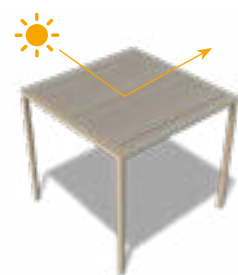

Shading
Blades can be closed for sun protection