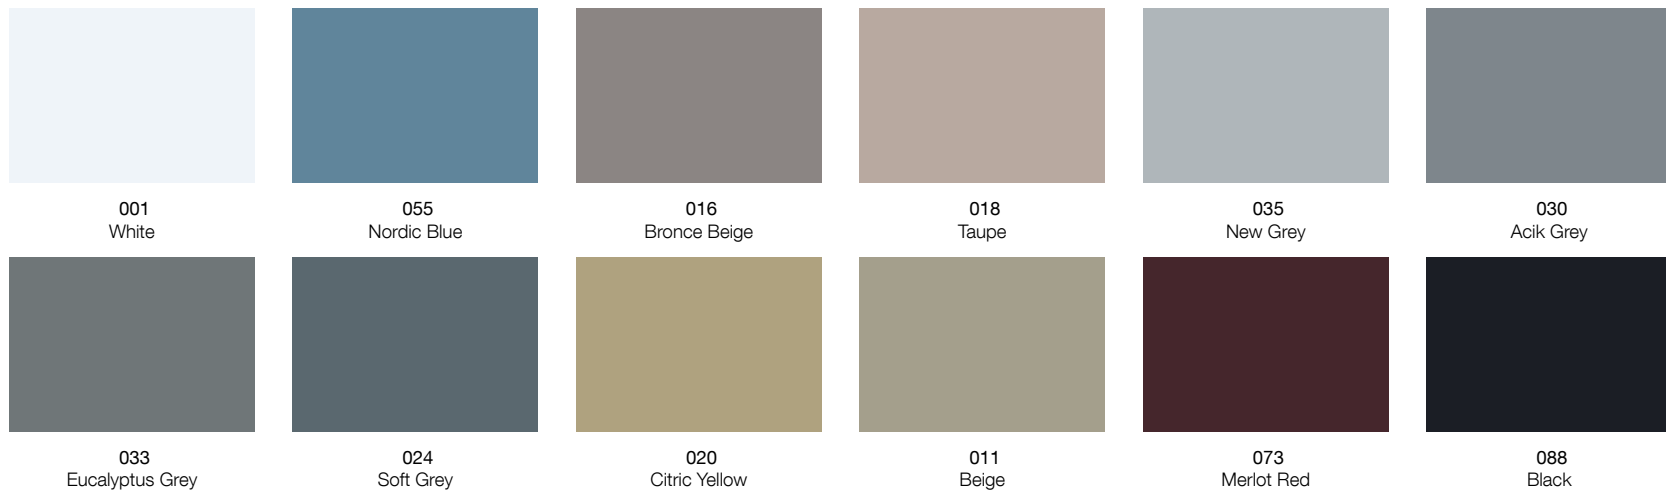

Glass

Surface