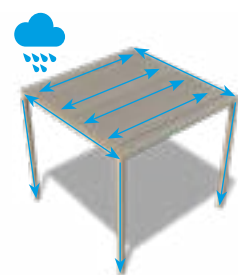

Pavilion

Housing Collection

Sliding Blades
Shade

Drainage system

Pavilion Structure

Housing Collection

Post
W:12 D: 12 cms

Check the available finishes: Structures page 122 | Surfaces page 123

Waterproof
Blades can be closed for rainwater protection
Structure with water drainage system

Shading
Blades can be closed for sun protection

Angle Adjustable
Blades can be rotated for sun protection

Air Circulation
Blades can be rotated for air circulation