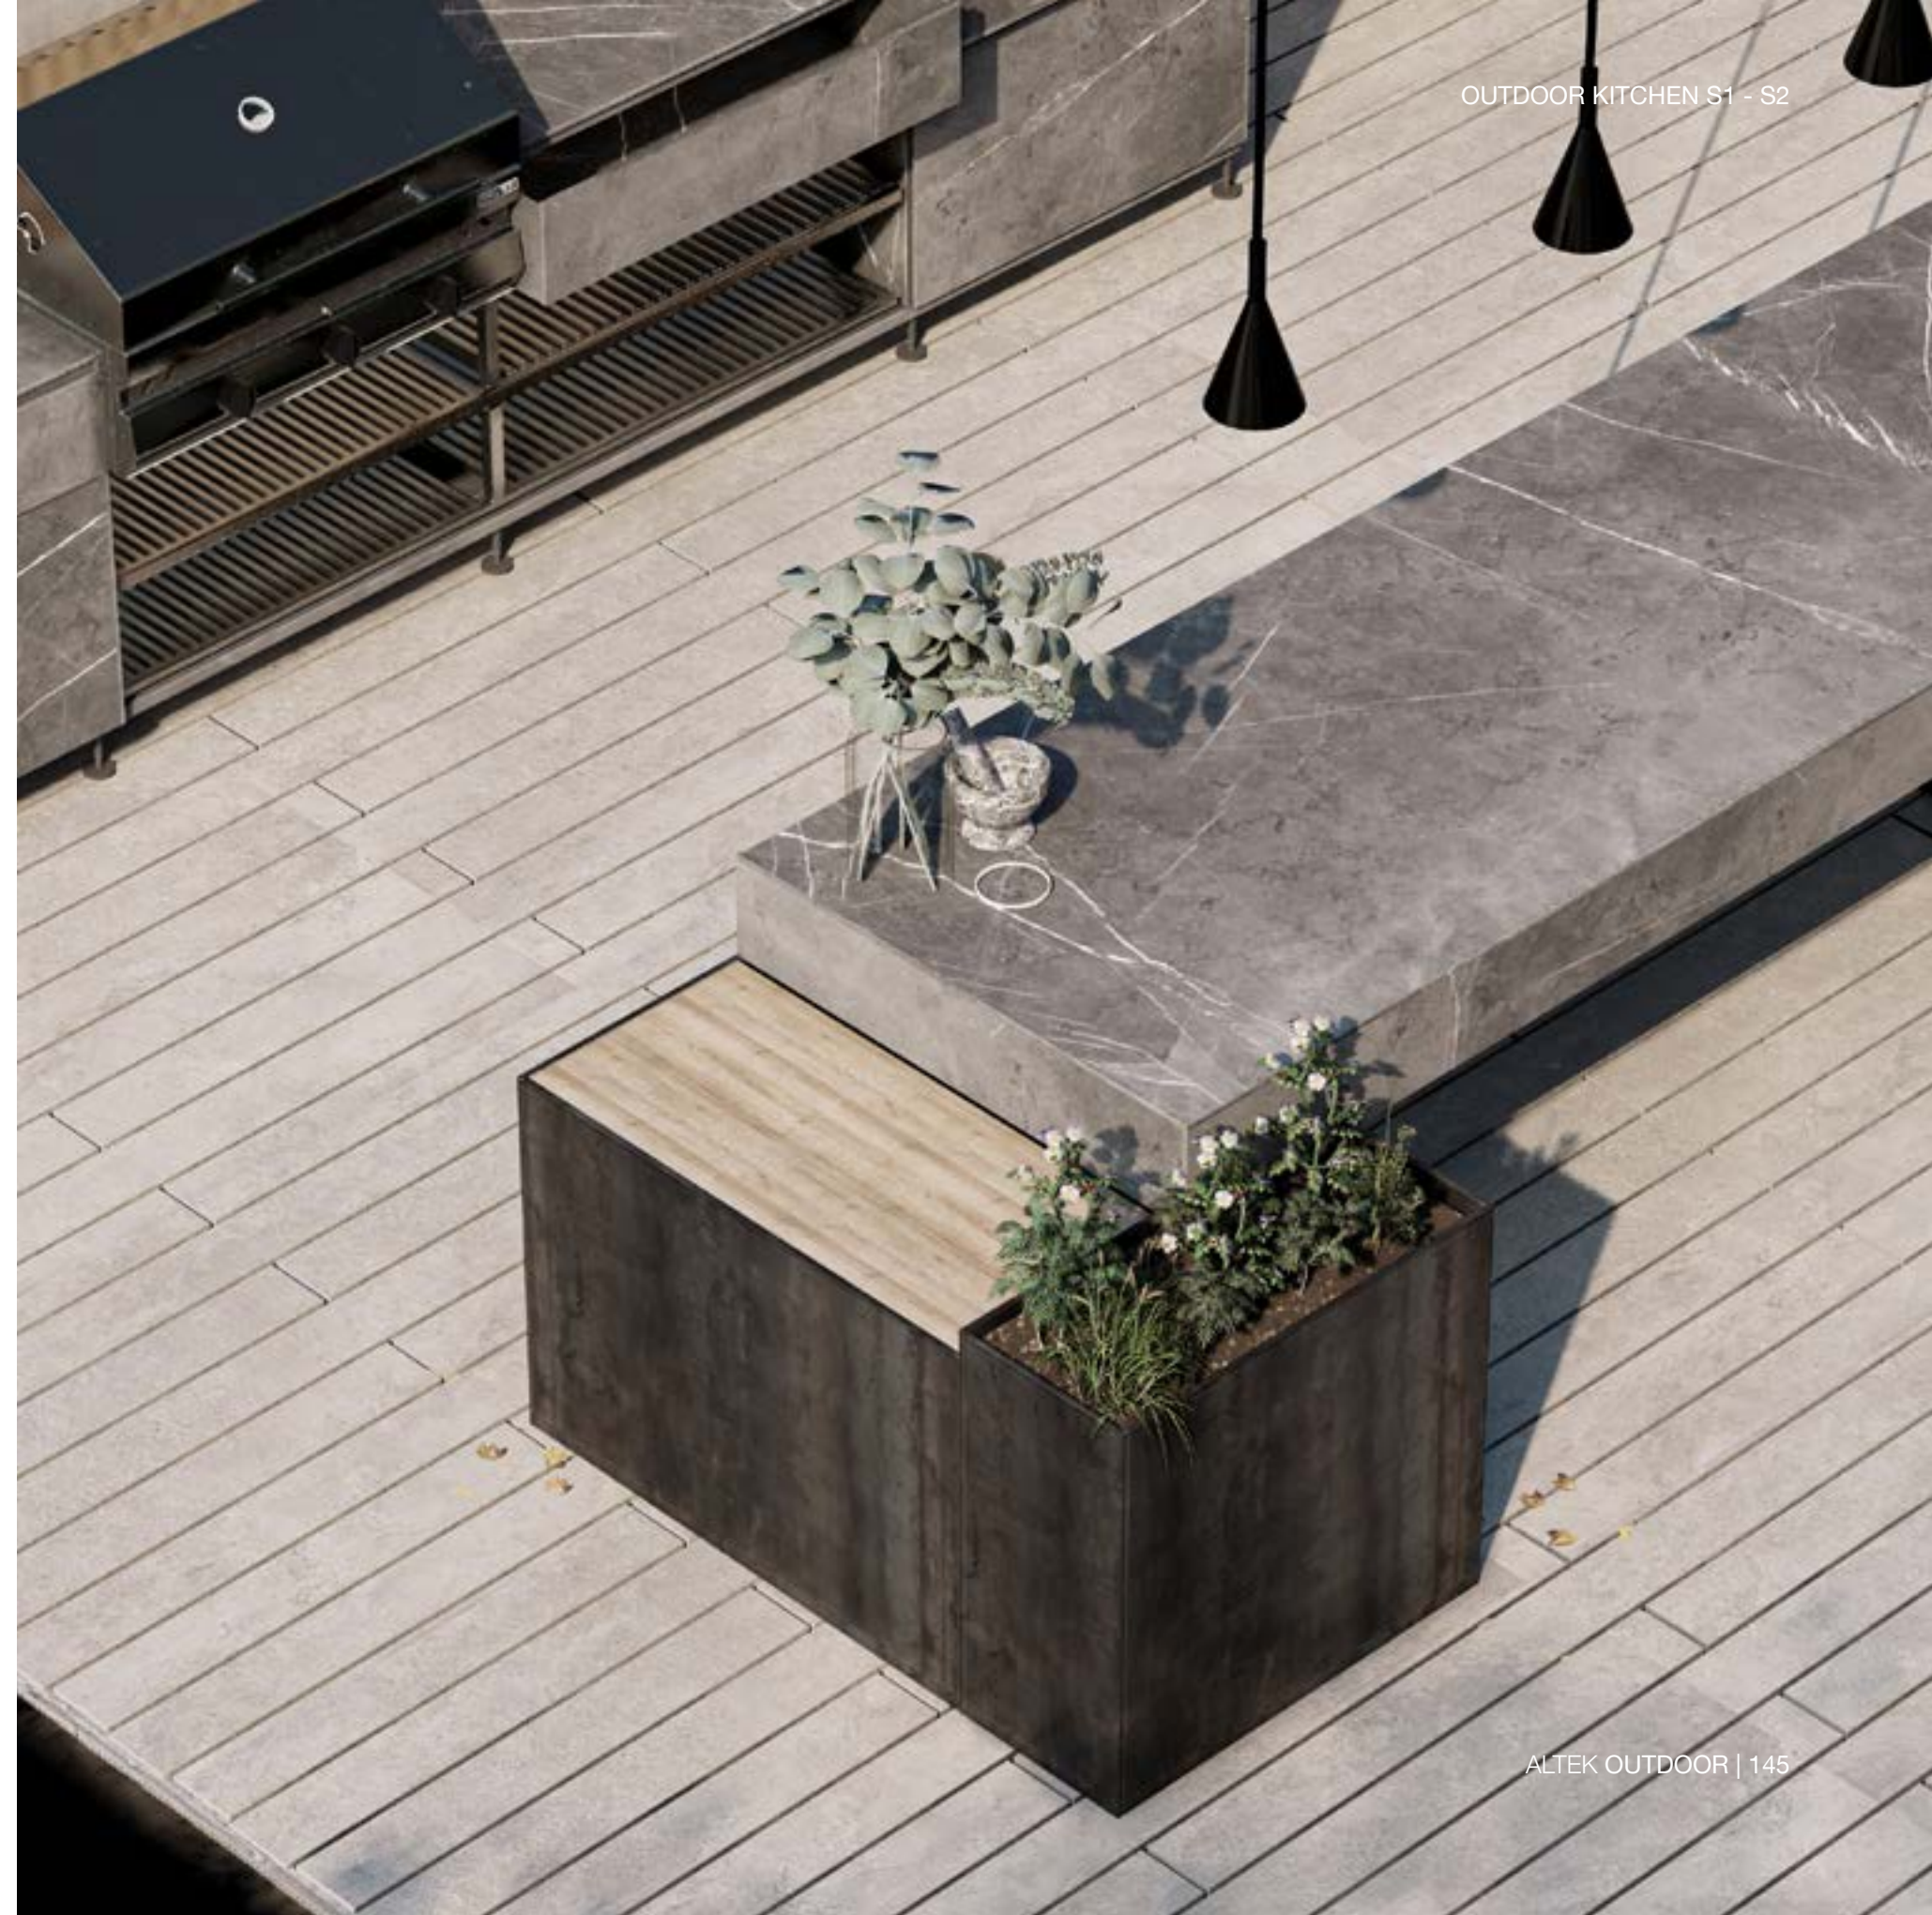

OUTDOOR KITCHEN S1 - S2