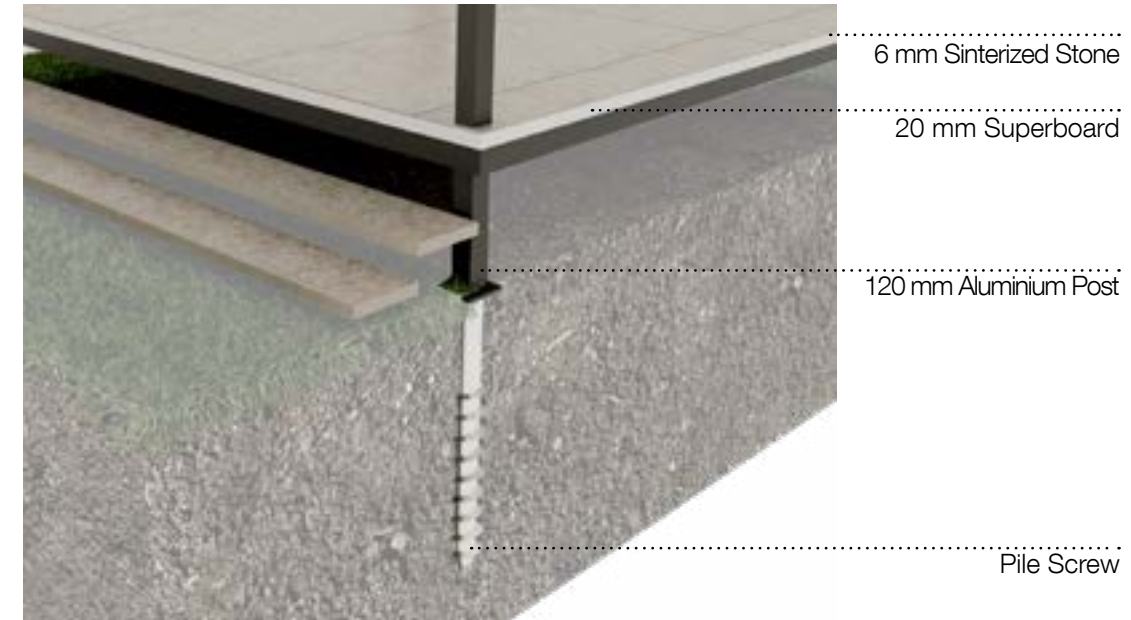

Pavilion Pile Screw Housing Collection

Type A
Floor & Screw - Level with the ground
Pile depth: 1660 mm

Type B
Screw - Level with the ground
Floor - 510 mm above the ground
Pile depth: 1660 mm

Type C
Floor & Screw - 170 mm above the ground
Pile depth: 1490 mm