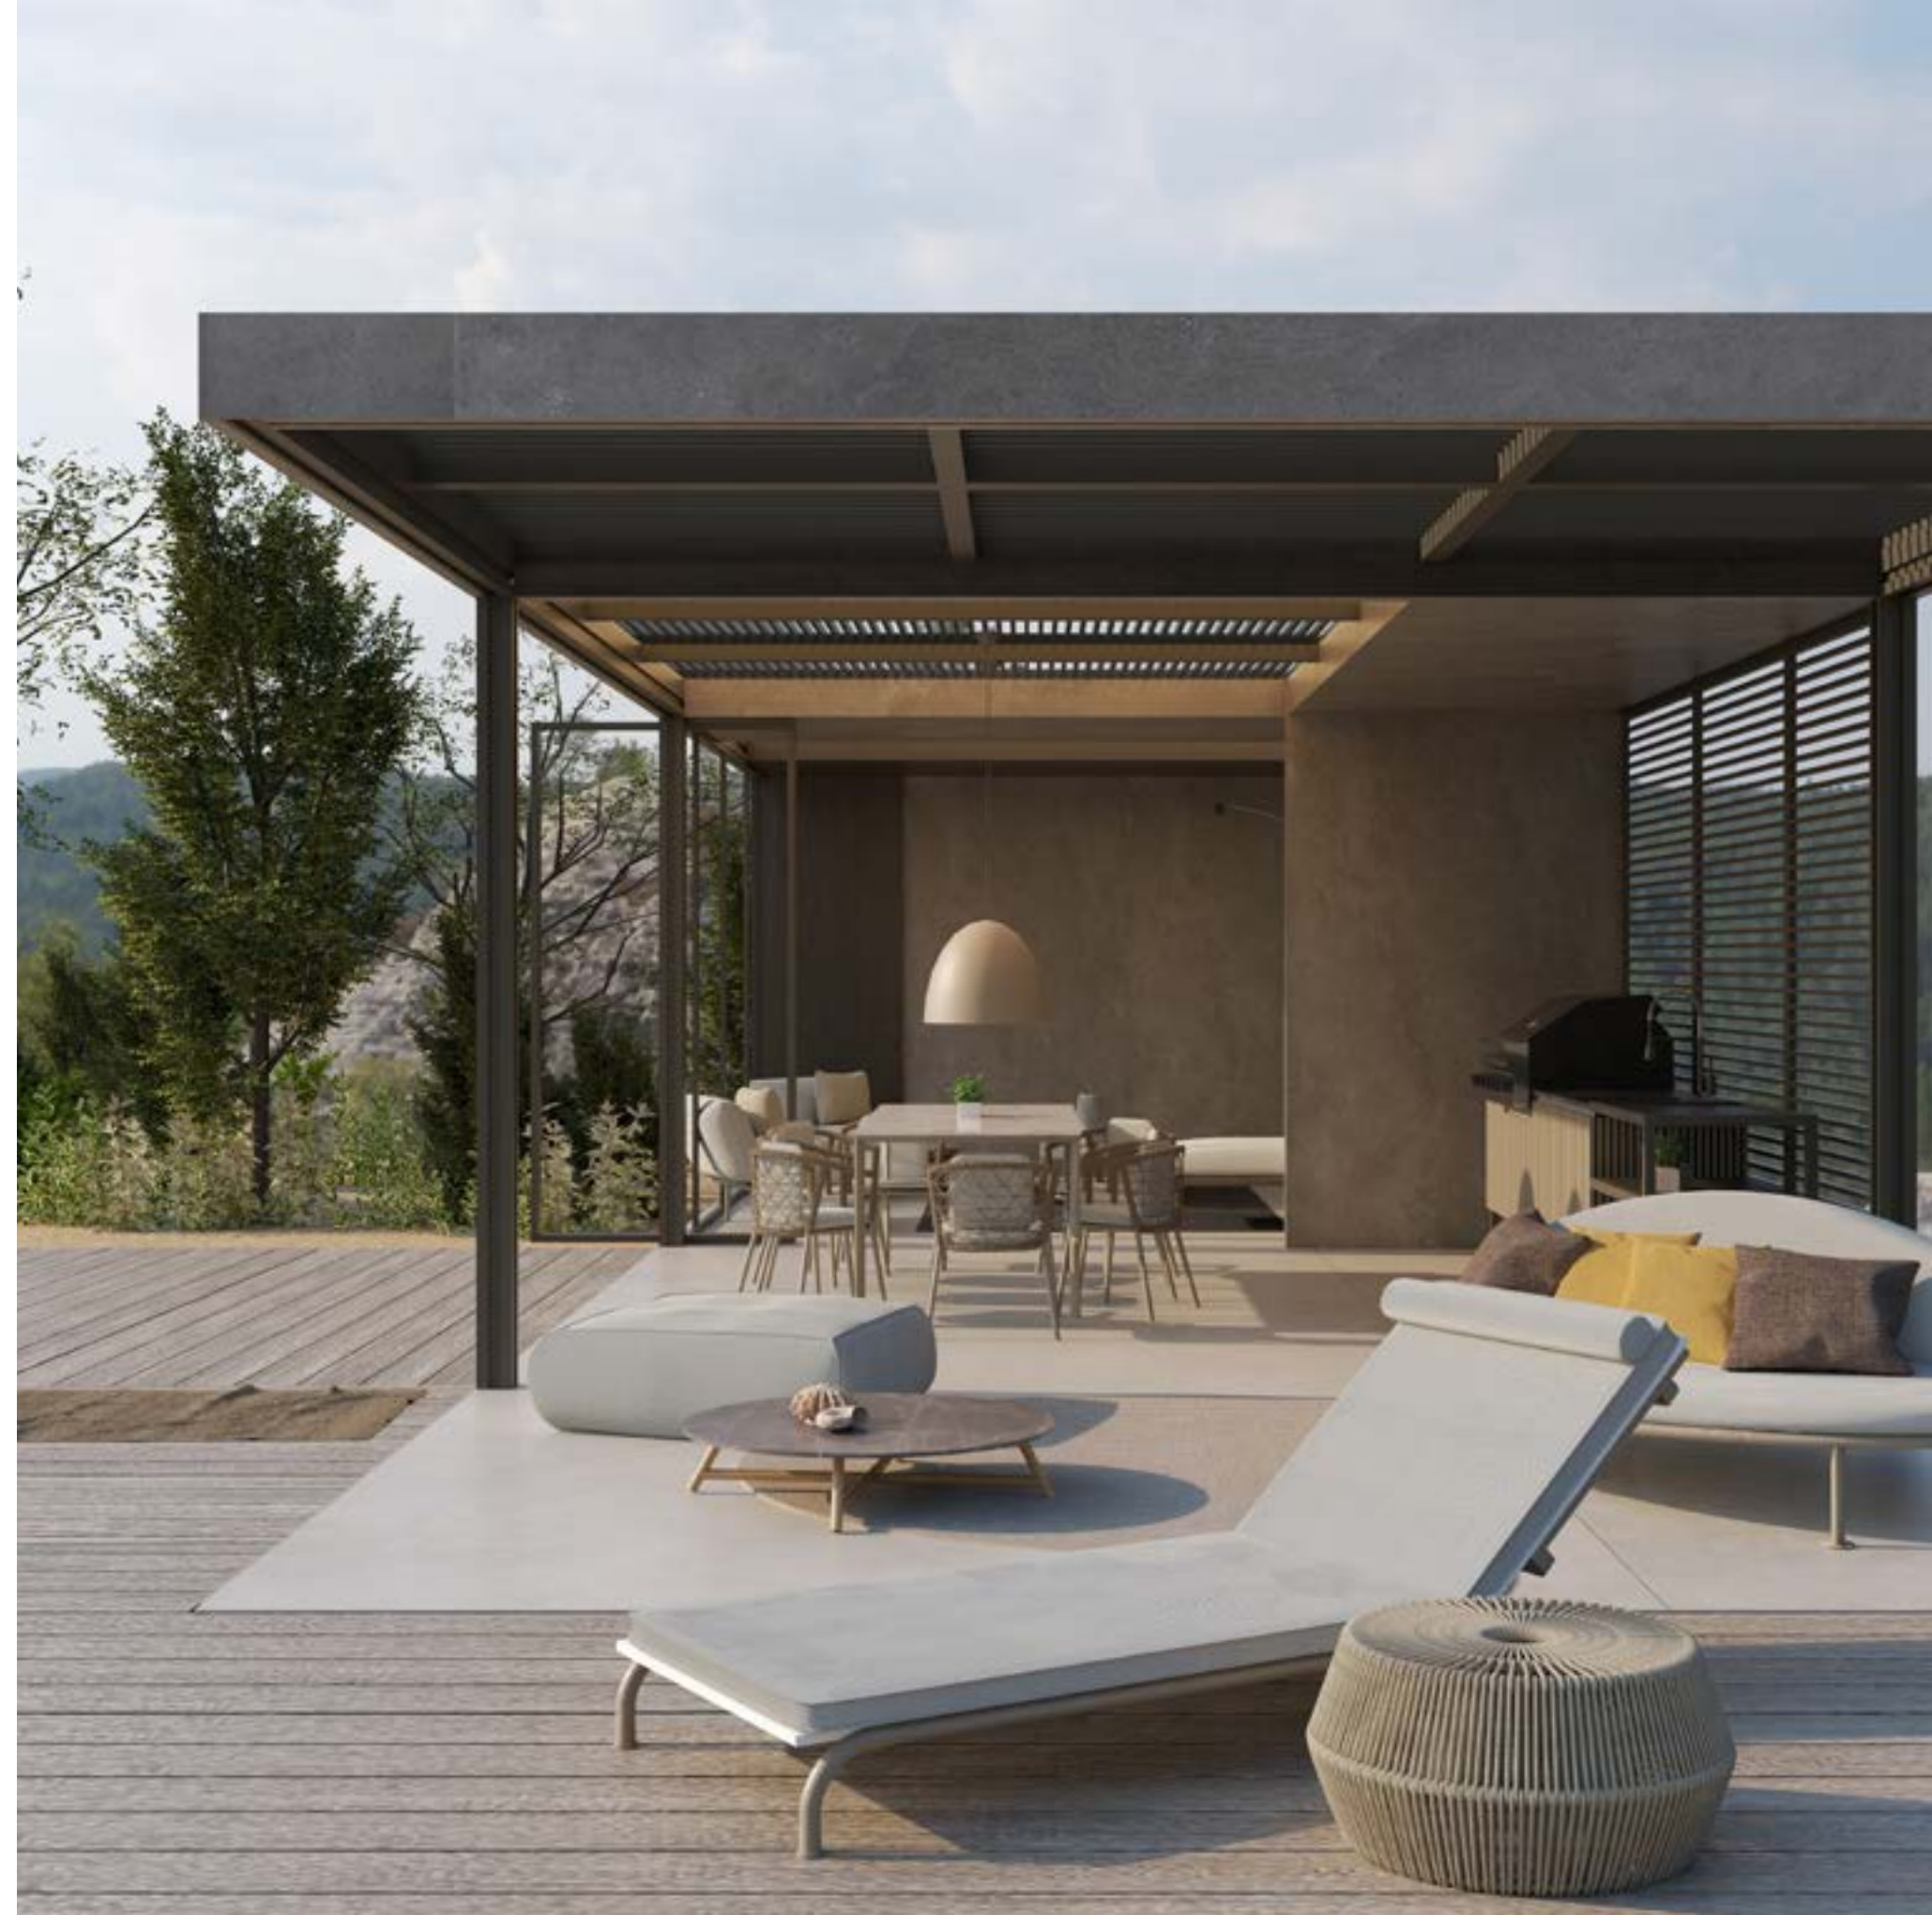

Pavilion Screen

Housing Collection

Check the available finishes: Structures page 122