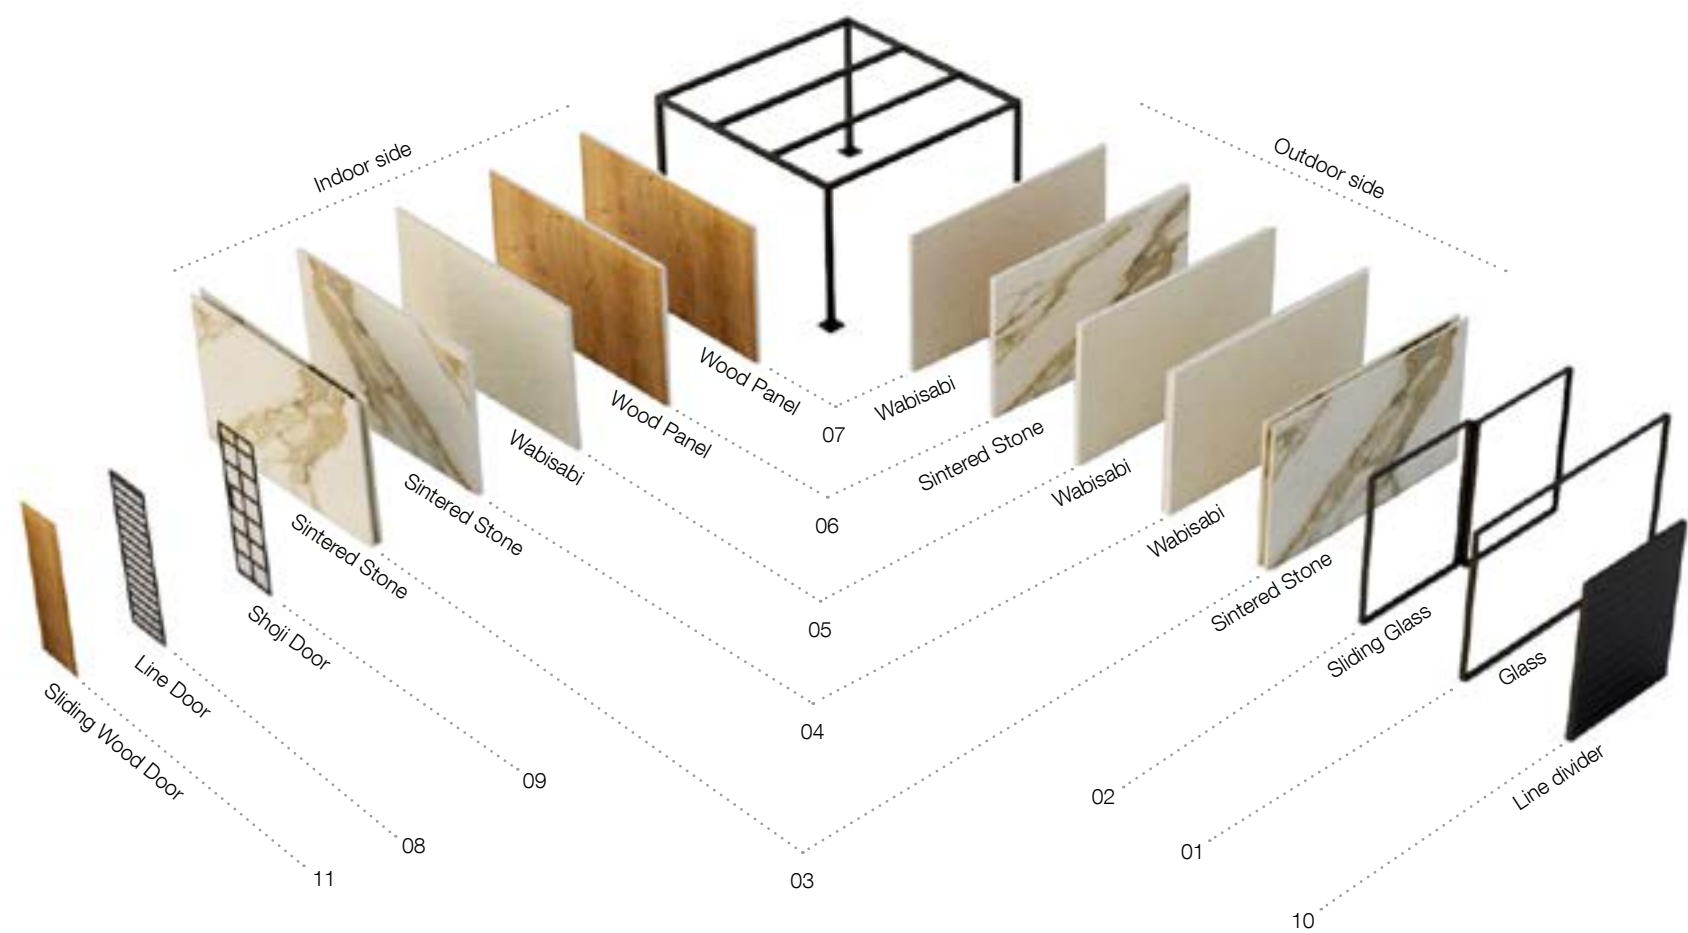

Pavilion Walls & doors

Housing Collection

01. Glass
02. Sliding Glass
03. Sintered Stone + Sintered Stone
04. Wabisabi + Sintered Stone
05. Wabisabi + Wabisabi

06. Sintered Stone + Wood Panel
07. Wabisabi + Wood Panel
08. Line Door
09. Shoji Door
10. Line Divider
11. Sliding Wood Door